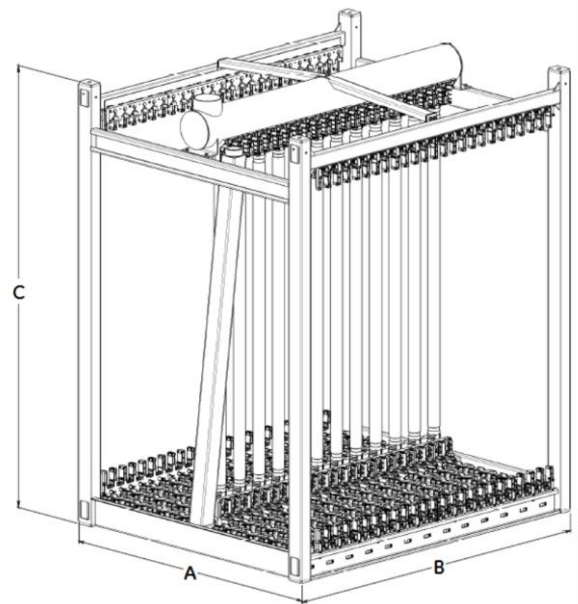

## ZeeWeed\* 500D LEAP Cassette

Cassette Dimensions			
Product	Width (A) mm (in)	Length (B) mm (in)	Height (C) mm (in)
52M	1,744 (68.7)	2,136 (84.1)	2,561 (100.8)

LEAPmbr Cassette

Cassette Tie-Points & Weights							
Application	Product	Max. # of ZW Modules	Min. # of ZW Modules	Permeate Connection	Air Connection	Max. Shipping Weight <sup>1</sup> kg (lb)	Lifting Weight <sup>2</sup> kg (lb)
LEAPmbr	52M	52	26	1 x 6" vert. pipe	1 x 3" FNPT half coupling	1,892 (4,172)	2,184 – 4,250 (4,816 – 9,370)

<sup>1</sup> Crated with maximum number of modules

<sup>2</sup> Varies with number of modules and solids accumulation

Find a contact near you by visiting [www.suezwatertechnologies.com](http://www.suezwatertechnologies.com) and clicking on "Contact Us."