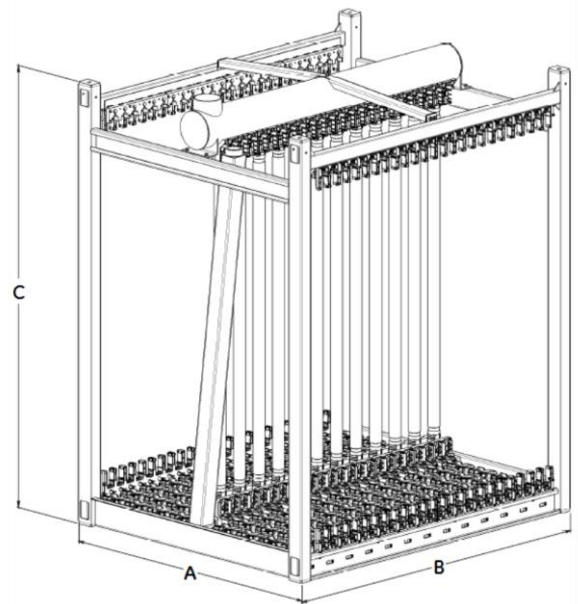

ZeeWeed* 500D LEAP Cassette

Cassette Dimensions			
Product	Width (A) mm (in)	Length (B) mm (in)	Height (C) mm (in)
16M	738 (68.7)	1,744 (68.7)	2,512 (98.9)

LEAPmbr Cassette

Cassette Tie-Points & Weights							
Application	Product	Max. # of ZW Modules	Min. # of ZW Modules	Permeate Connection	Air Connection	Max. Shipping Weight ¹ kg (lb)	Lifting Weight ² kg (lb)
LEAPmbr	16M	16	8	2 x 4" FNPT half couplings	1 x 3" FNPT half coupling	741 (1,634)	777 – 1,455 (1,713 – 3,208)

¹ Crated with maximum number of modules

² Varies with number of modules and solids accumulation

Find a contact near you by visiting www.suezwatertechnologies.com and clicking on "Contact Us."

*Trademark of SUEZ; may be registered in one or more countries.