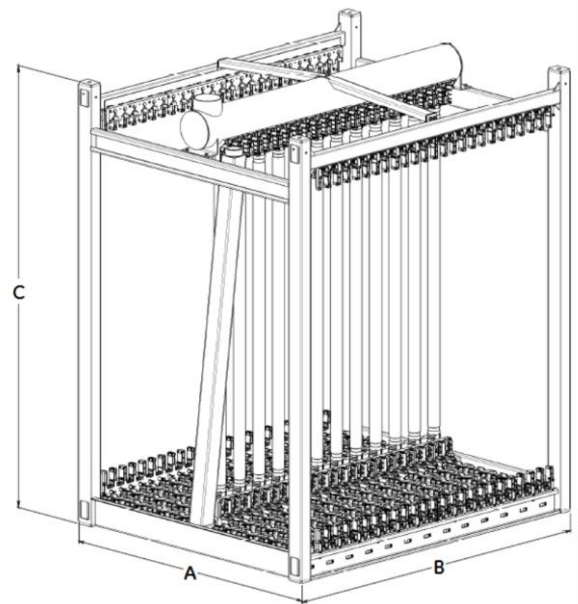

ZeeWeed* 500D LEAP Cassette

Cassette Dimensions			
Product	Width (A) mm (in)	Length (B) mm (in)	Height (C) mm (in)
8Ms	738 (29.1)	980 (38.6)	2,086 (82.1)

LEAPmbr Cassette

Cassette Tie-Points & Weights							
Application	Product	Max. # of ZW Modules	Min. # of ZW Modules	Permeate Connection	Air Connection	Max. Shipping Weight ¹ kg (lb)	Lifting Weight ² kg (lb)
LEAPmbr	8Ms	8	4	1 x 3" FNPT half couplings	1 x 2" FNPT half coupling	295 (651)	403 – 673 (889 – 1,484)

¹ Crated with maximum number of modules

² Varies with number of modules and solids accumulation

Find a contact near you by visiting www.suezwatertechnologies.com and clicking on "Contact Us."

*Trademark of SUEZ; may be registered in one or more countries.