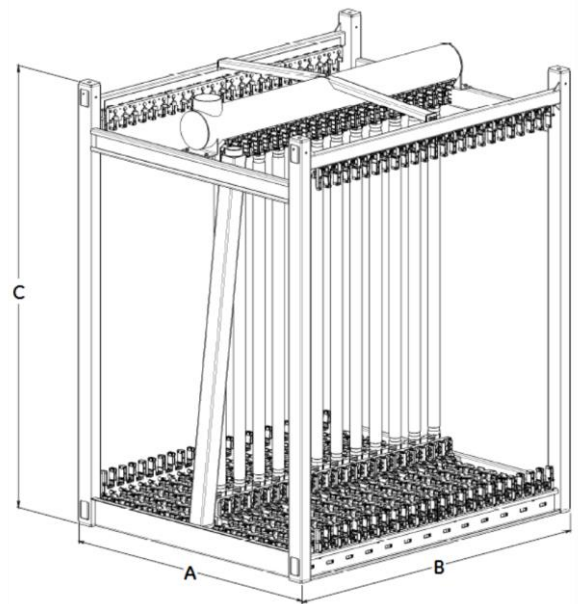

## ZeeWeed\* 500D LEAP Cassette

Cassette Dimensions			
Product	Width (A) mm (in)	Length (B) mm (in)	Height (C) mm (in)
16Ms	738 (29.1)	1,744 (68.7)	2,149 (84.6)

LEAPmbr Cassette

Cassette Tie-Points & Weights							
Application	Product	Max. # of ZW Modules	Min. # of ZW Modules	Permeate Connection	Air Connection	Max. Shipping Weight <sup>1</sup> kg (lb)	Lifting Weight <sup>2</sup> kg (lb)
LEAPmbr	16Ms	16	8	2 x 4" FNPT half couplings	1 x 3" FNPT half coupling	721 (1,493)	767 – 1,305 (1,691 – 2,877)

<sup>1</sup> Crated with maximum number of modules

<sup>2</sup> Varies with number of modules and solids accumulation

Find a contact near you by visiting [www.suezwatertechnologies.com](http://www.suezwatertechnologies.com) and clicking on "Contact Us."